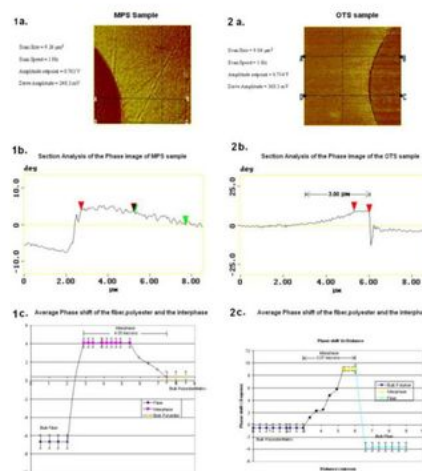

From: Effect of Shape of the Tip in Determining Interphase Properties in Fiber Reinforced Plastic Composites Using Nanoindentation

J. Eng. Mater. Technol. 2008;130(4):041010-041010-15. doi:10.1115/1.2975234

Figure Legend:

((1a) and (2a)) Phase images of the MPS and OTS samples. ((1b) and (2b)) Average section analysis of the MPS and OTS samples. ((1c) and (2c)) Average phase shift of the bulk fiber, interphase, and the bulk polyester matrix of the MPS and OTS samples.